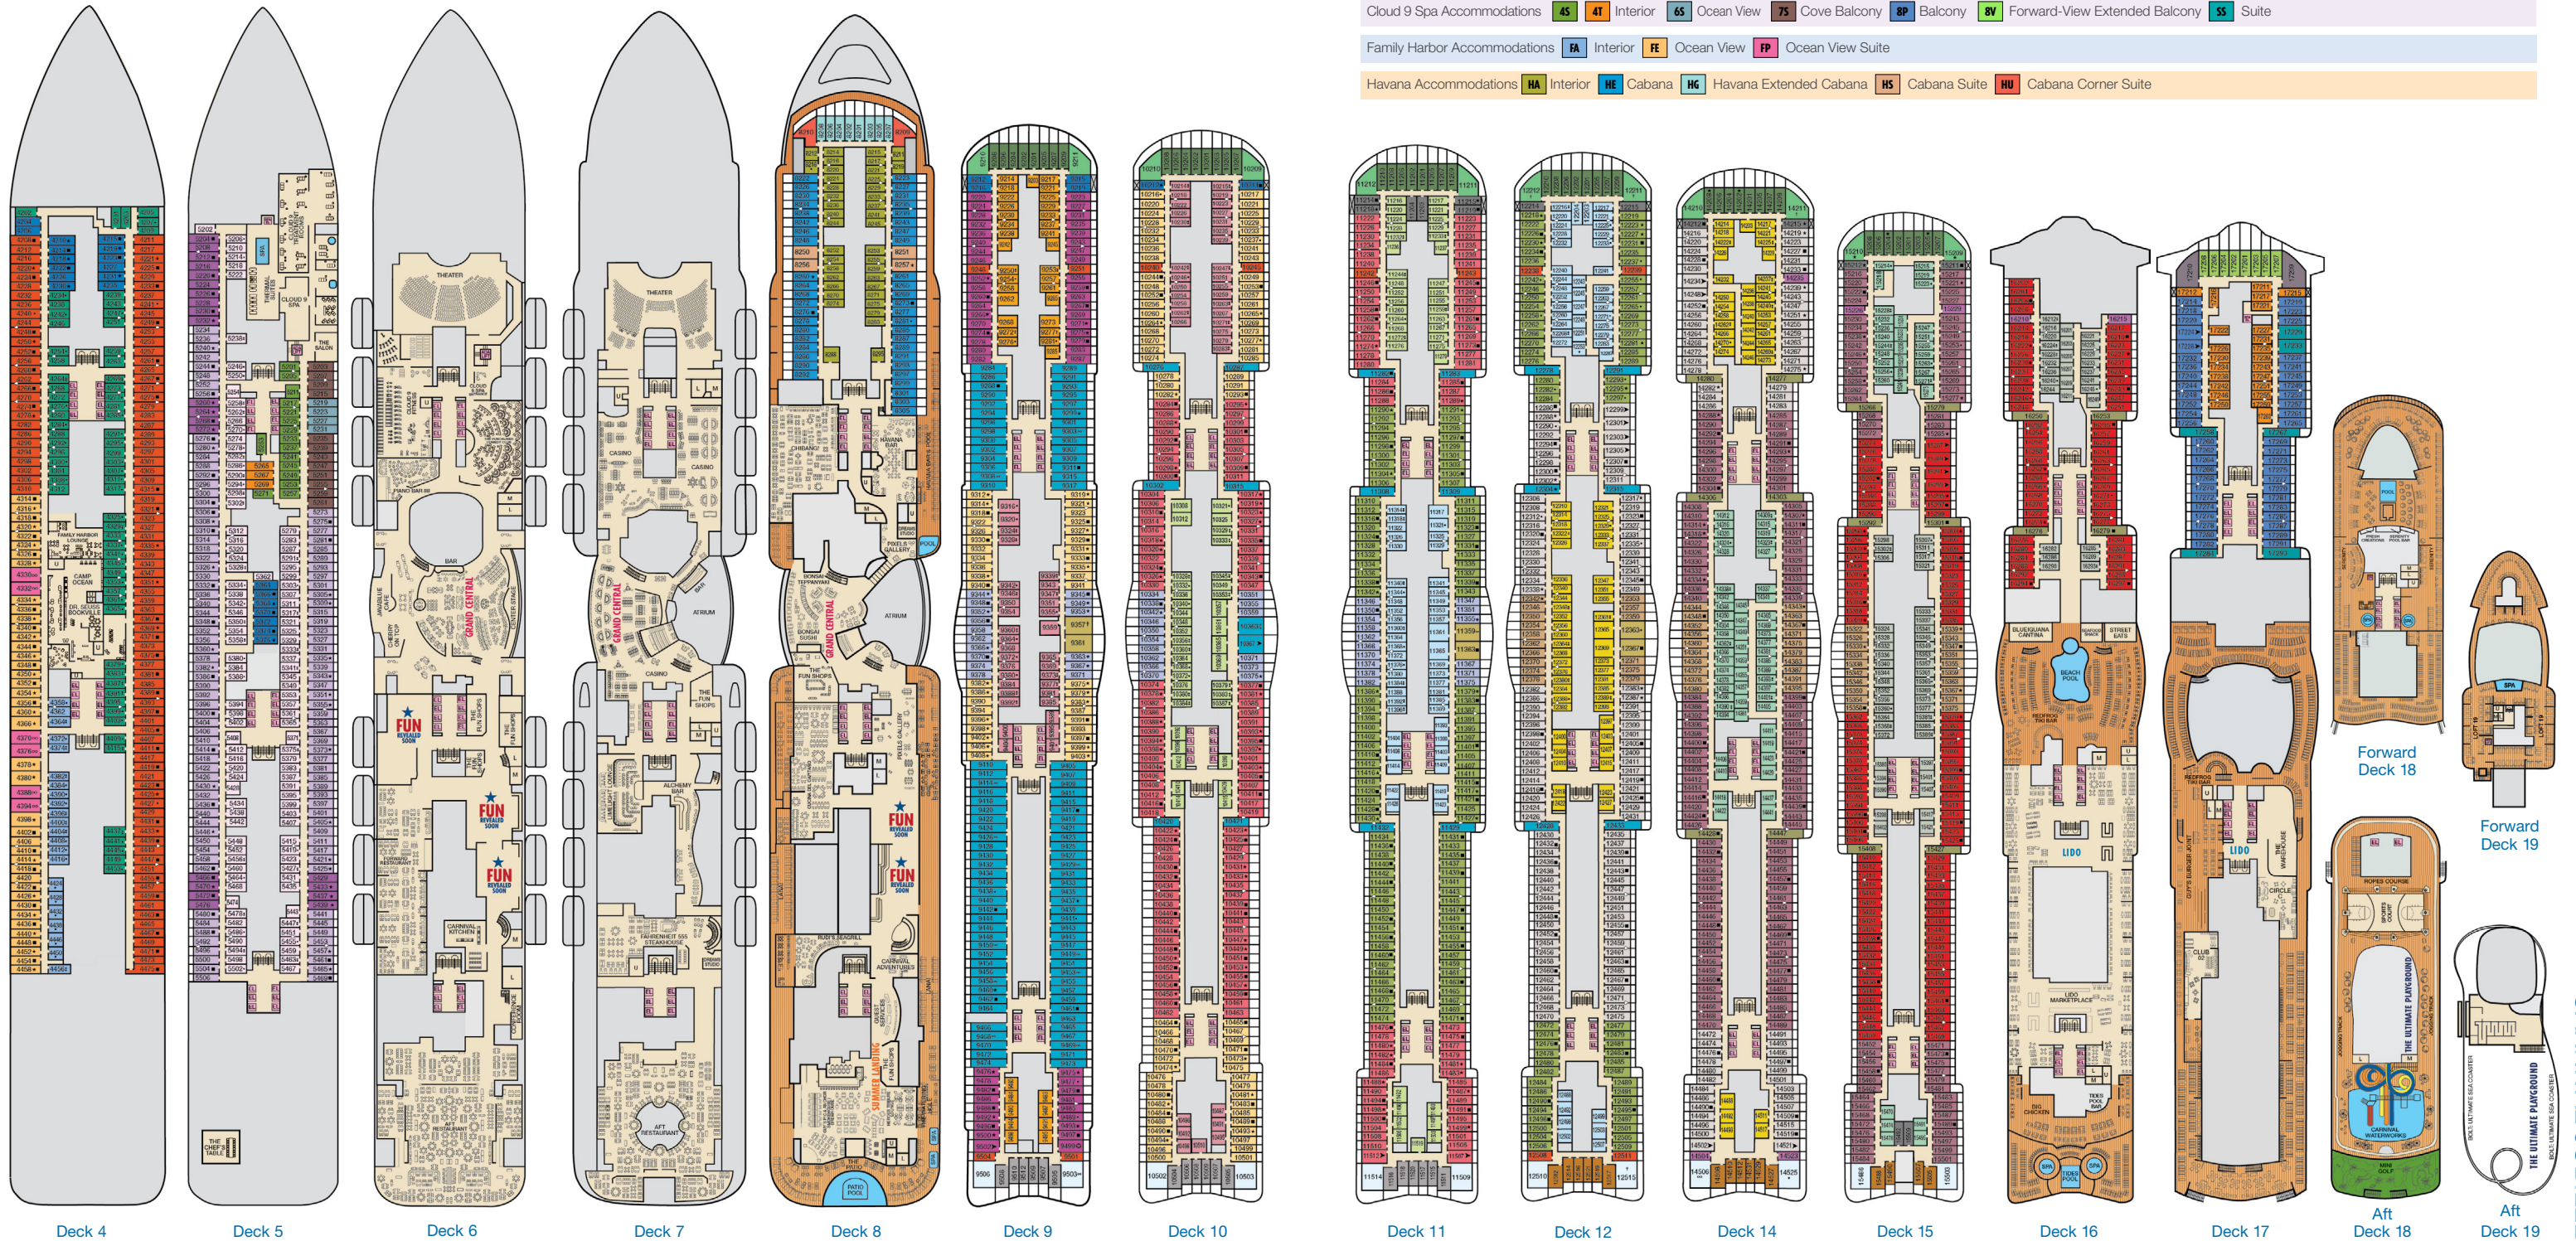

CATEGORIES

- 4A 4B 4C 4D 4E 4F 4G 4H 4I Interior
- 4N 4O Premium Interior
- 6A 6B Ocean View
- 7C Cove Balcony
- 7X 7Y Junior Balcony
- 8A 8B 8C 8D 8E 8F 8G Balcony
- 8J 8K Extended Balcony
- 8L Forward-View Extended Balcony
- 8M 8N Aft-View Extended Balcony
- 0S 0T Ocean Suite
- DS Carnival Excel Suite
- KS Carnival Excel Corner Suite
- LS Carnival Excel Aft Suite
- SV Carnival Excel Presidential Suite

Gross Tonnage: 182,800 Length: 1130 feet Beam: 137 feet
 Cruising Speed: 17 Knots Guest Capacity: 5,374 (Double Occupancy)
 Total Staff: 1,735 Registry: Panama

Cloud 9 Spa Accommodations 4S 4T Interior 6S Ocean View 7S Cove Balcony 8P Balcony 8V Forward-View Extended Balcony SS Suite

Family Harbor Accommodations FA Interior FE Ocean View FP Ocean View Suite

Havana Accommodations HA Interior HE Cabana HG Havana Extended Cabana HS Cabana Suite HU Cabana Corner Suite

ACCOMMODATIONS SYMBOL LEGEND

Gross Tonnage: 182,800 Length: 1130 feet Beam: 137 feet
Cruising Speed: 17 Knots Guest Capacity: 5,374 (Double Occupancy)
Total Staff: 1,735 Registry: Panama