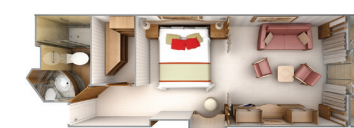

Shower only