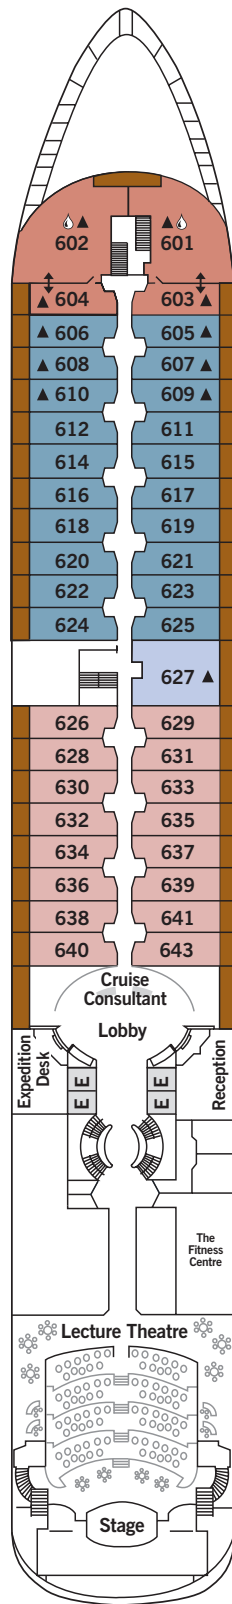

SILVER CLOUD EXPEDITIONS – November 2017

DECK 4

Main Restaurant
Le Champagne
Laundrette

DECK 5

The Bar
Boutique
Casino

DECK 6

Lecture Theatre
The Fitness Centre
Reception/Guest Relations
Expedition Desk

DECK 7

La Terrazza
The Spa at Silversea
Beauty Salon
The Library

DECK 8

Pool
Pool Bar
Hot Rocks*
The Panorama Lounge
The Connoisseur's Corner

DECK 9

Observation Lounge
Jogging Track

SUITE CATEGORIES

- Owner's Suite ●
- Grand Suite ●
- Royal Suite ●
- Silver Suite ●
- Medallion Suite ●
- Deluxe Veranda Suite ●
- Veranda Suite ●
- Vista Suite ●

SPECIFICATIONS

- Crew 208
- Officers European
- Guests 200/260
- Tonnage 16,800
- Length 514.14 Feet/156.7 Metres
- Width 70.62 Feet/21.5 Metres
- Speed 18 Knots
- Passenger Decks 6
- Connecting Suites ⇕
- 3rd Guest Capacity ▲
- Bathtub/Shower Combination ♻
- Bathtub & Separate Shower ♻
- Disabled Suites ♿
- 449, 451
- Built 1994
- Registry Bahamas
- Ice-class Rating 1C

Deck plans are for illustration purposes only and may be subject to change.

Suite diagrams shown are for illustration purposes only and may vary from actual square footage. Please refer to suite specifications for square footage.