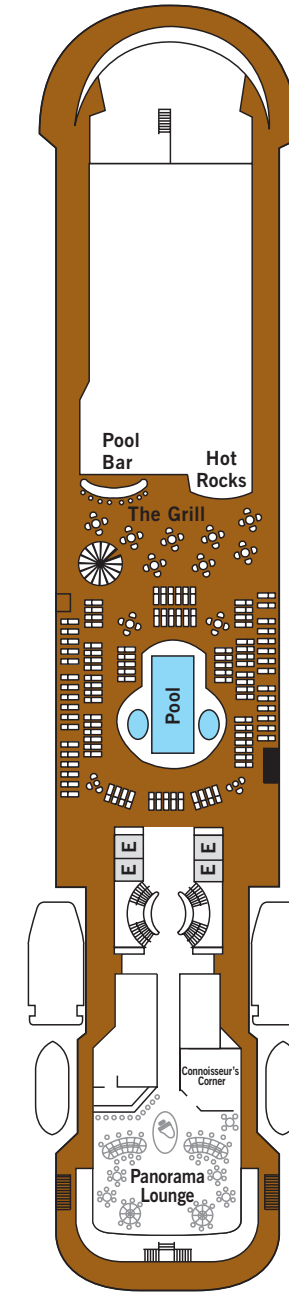

SILVER CLOUD EXPEDITIONS – November 2017

DECK 4

Main Restaurant
Le Champagne
Laundrette

DECK 5

The Bar
Boutique
Casino

DECK 6

Lecture Theatre
The Fitness Centre
Reception/Guest Relations
Expedition Desk

DECK 7

La Terrazza
The Spa at Silversea
Beauty Salon
The Library

DECK 8

Pool
Pool Bar
Hot Rocks*
The Panorama Lounge
The Connoisseur's Corner

DECK 9

Observation Lounge
Jogging Track

SUITE CATEGORIES

- Owner's Suite ●
- Grand Suite ●
- Royal Suite ●
- Silver Suite ●
- Medallion Suite ●
- Deluxe Veranda Suite ●
- Veranda Suite ●
- Vista Suite ●

SPECIFICATIONS

- Crew 208
- Officers European
- Guests 200/260
- Tonnage 16,800
- Length 514.14 Feet/156.7 Metres
- Width 70.62 Feet/21.5 Metres
- Speed 18 Knots
- Passenger Decks 6
- Connecting Suites ⇕
- 3rd Guest Capacity ▲
- Bathtub/Shower Combination ♻
- Bathtub & Separate Shower ♻
- Disabled Suites ♿
- 449, 451
- Built 1994
- Registry Bahamas
- Ice-class Rating 1C

Shower and tub

Shower only

VISTA SUITE

240 SQ. FT. / 22 M²

- Large picture window providing panoramic ocean views
- Sitting area
- Twin beds or queen-sized bed
- Marbled bathroom with shower (some with tub/shower combination)
- Walk-in wardrobe with personal safe
- Vanity table with hair dryer
- Writing desk
- Flat screen television with satellite reception
- Direct-dial telephone