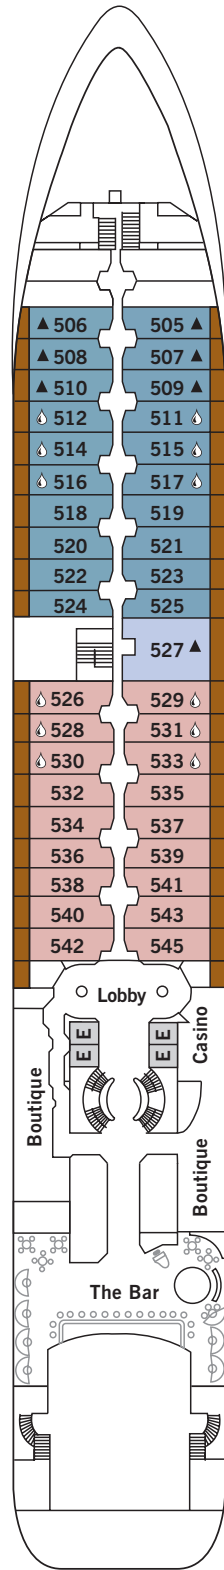

SILVER CLOUD EXPEDITIONS – November 2017

DECK 4

Main Restaurant
Le Champagne
Laundrette

DECK 5

The Bar
Boutique
Casino

DECK 6

Lecture Theatre
The Fitness Centre
Reception/Guest Relations
Expedition Desk

DECK 7

La Terrazza
The Spa at Silversea
Beauty Salon
The Library

DECK 8

Pool
Pool Bar
Hot Rocks*
The Panorama Lounge
The Connoisseur's Corner

DECK 9

Observation Lounge
Jogging Track

SUITE CATEGORIES

- Owner's Suite ●
- Grand Suite ●
- Royal Suite ●
- Silver Suite ●
- Medallion Suite ●
- Deluxe Veranda Suite ●
- Veranda Suite ●
- Vista Suite ●

SPECIFICATIONS

- Crew 208
- Officers European
- Guests 200/260
- Tonnage 16,800
- Length 514.14 Feet/156.7 Metres
- Width 70.62 Feet/21.5 Metres
- Speed 18 Knots
- Passenger Decks 6
- Connecting Suites ⇕
- 3rd Guest Capacity ▲
- Bathtub/Shower Combination ♻
- Bathtub & Separate Shower ♻
- Disabled Suites ♿
- 449, 451
- Built 1994
- Registry Bahamas
- Ice-class Rating 1C

Deck plans are for illustration purposes only and may be subject to change.

Suite diagrams shown are for illustration purposes only and may vary from actual square footage. Please refer to suite specifications for square footage.