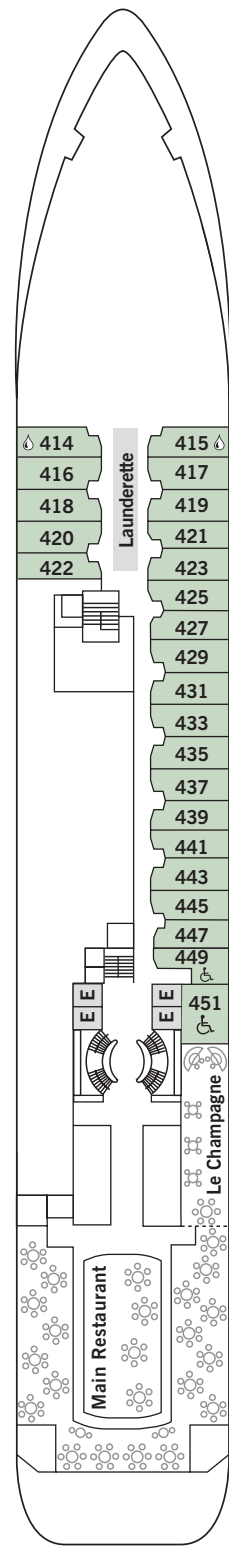

SILVER CLOUD EXPEDITIONS – November 2017

DECK 4

Main Restaurant
Le Champagne
Laundrette

DECK 5

The Bar
Boutique
Casino

DECK 6

Lecture Theatre
The Fitness Centre
Reception/Guest Relations
Expedition Desk

DECK 7

La Terrazza
The Spa at Silversea
Beauty Salon
The Library

DECK 8

Pool
Pool Bar
Hot Rocks*
The Panorama Lounge
The Connoisseur's Corner

DECK 9

Observation Lounge
Jogging Track

SUITE CATEGORIES

- Owner's Suite ●
- Grand Suite ●
- Royal Suite ●
- Silver Suite ●
- Medallion Suite ●
- Deluxe Veranda Suite ●
- Veranda Suite ●
- Vista Suite ●

SPECIFICATIONS

- Crew 208
- Officers European
- Guests 200/260
- Tonnage 16,800
- Length 514.14 Feet/156.7 Metres
- Width 70.62 Feet/21.5 Metres
- Speed 18 Knots
- Passenger Decks 6
- Connecting Suites ⇕
- 3rd Guest Capacity ▲
- Bathtub/Shower Combination ♻
- Bathtub & Separate Shower ♻
- Disabled Suites ♿
- 449, 451
- Built 1994
- Registry Bahamas
- Ice-class Rating 1C

Deck plans are for illustration purposes only and may be subject to change.

Suite diagrams shown are for illustration purposes only and may vary from actual square footage. Please refer to suite specifications for square footage.