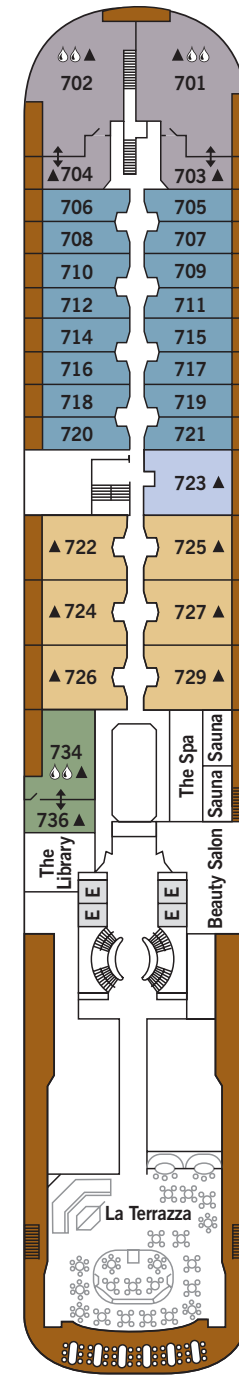

SILVER CLOUD EXPEDITIONS – November 2017

DECK 4

Main Restaurant
Le Champagne
Laundrette

DECK 5

The Bar
Boutique
Casino

DECK 6

Lecture Theatre
The Fitness Centre
Reception/Guest Relations
Expedition Desk

DECK 7

La Terrazza
The Spa at Silversea
Beauty Salon
The Library

DECK 8

Pool
Pool Bar
Hot Rocks*
The Panorama Lounge
The Connoisseur's Corner

DECK 9

Observation Lounge
Jogging Track

SUITE CATEGORIES

- Owner's Suite ●
- Grand Suite ●
- Royal Suite ●
- Silver Suite ●
- Medallion Suite ●
- Deluxe Veranda Suite ●
- Veranda Suite ●
- Vista Suite ●

SPECIFICATIONS

- Crew 208
- Officers European
- Guests 200/260
- Tonnage 16,800
- Length 514.14 Feet/156.7 Metres
- Width 70.62 Feet/21.5 Metres
- Speed 18 Knots
- Passenger Decks 6
- Connecting Suites ⇕
- 3rd Guest Capacity ▲
- Bathtub/Shower Combination ♻
- Bathtub & Separate Shower ♻
- Disabled Suites ♿
- 449, 451
- Built 1994
- Registry Bahamas
- Ice-class Rating 1C

Deck plans are for illustration purposes only and may be subject to change.

Suite diagrams shown are for illustration purposes only and may vary from actual square footage. Please refer to suite specifications for square footage.