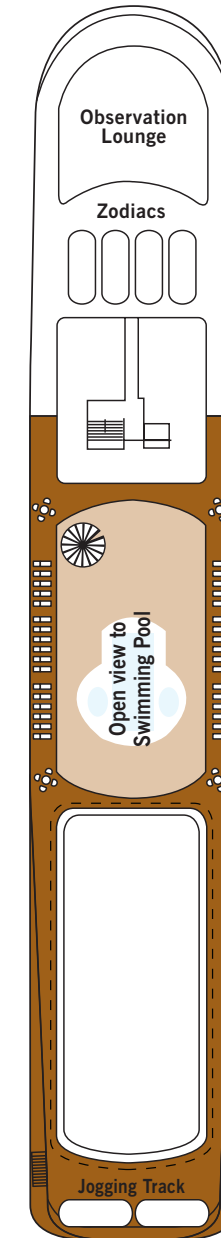

SILVER CLOUD EXPEDITIONS – November 2017

DECK 4

Main Restaurant
Le Champagne
Laundrette

DECK 5

The Bar
Boutique
Casino

DECK 6

Lecture Theatre
The Fitness Centre
Reception/Guest Relations
Expedition Desk

DECK 7

La Terrazza
The Spa at Silversea
Beauty Salon
The Library

DECK 8

Pool
Pool Bar
Hot Rocks*
The Panorama Lounge
The Connoisseur's Corner

DECK 9

Observation Lounge
Jogging Track

SUITE CATEGORIES

- Owner's Suite ●
- Grand Suite ●
- Royal Suite ●
- Silver Suite ●
- Medallion Suite ●
- Deluxe Veranda Suite ●
- Veranda Suite ●
- Vista Suite ●

SPECIFICATIONS

- Crew 208
- Officers European
- Guests 200/260
- Tonnage 16,800
- Length 514.14 Feet/156.7 Metres
- Width 70.62 Feet/21.5 Metres
- Speed 18 Knots
- Passenger Decks 6
- Connecting Suites ⇕
- 3rd Guest Capacity ▲
- Bathtub/Shower Combination ♻
- Bathtub & Separate Shower ♻
- Disabled Suites ♿
- 449, 451
- Built 1994
- Registry Bahamas
- Ice-class Rating 1C