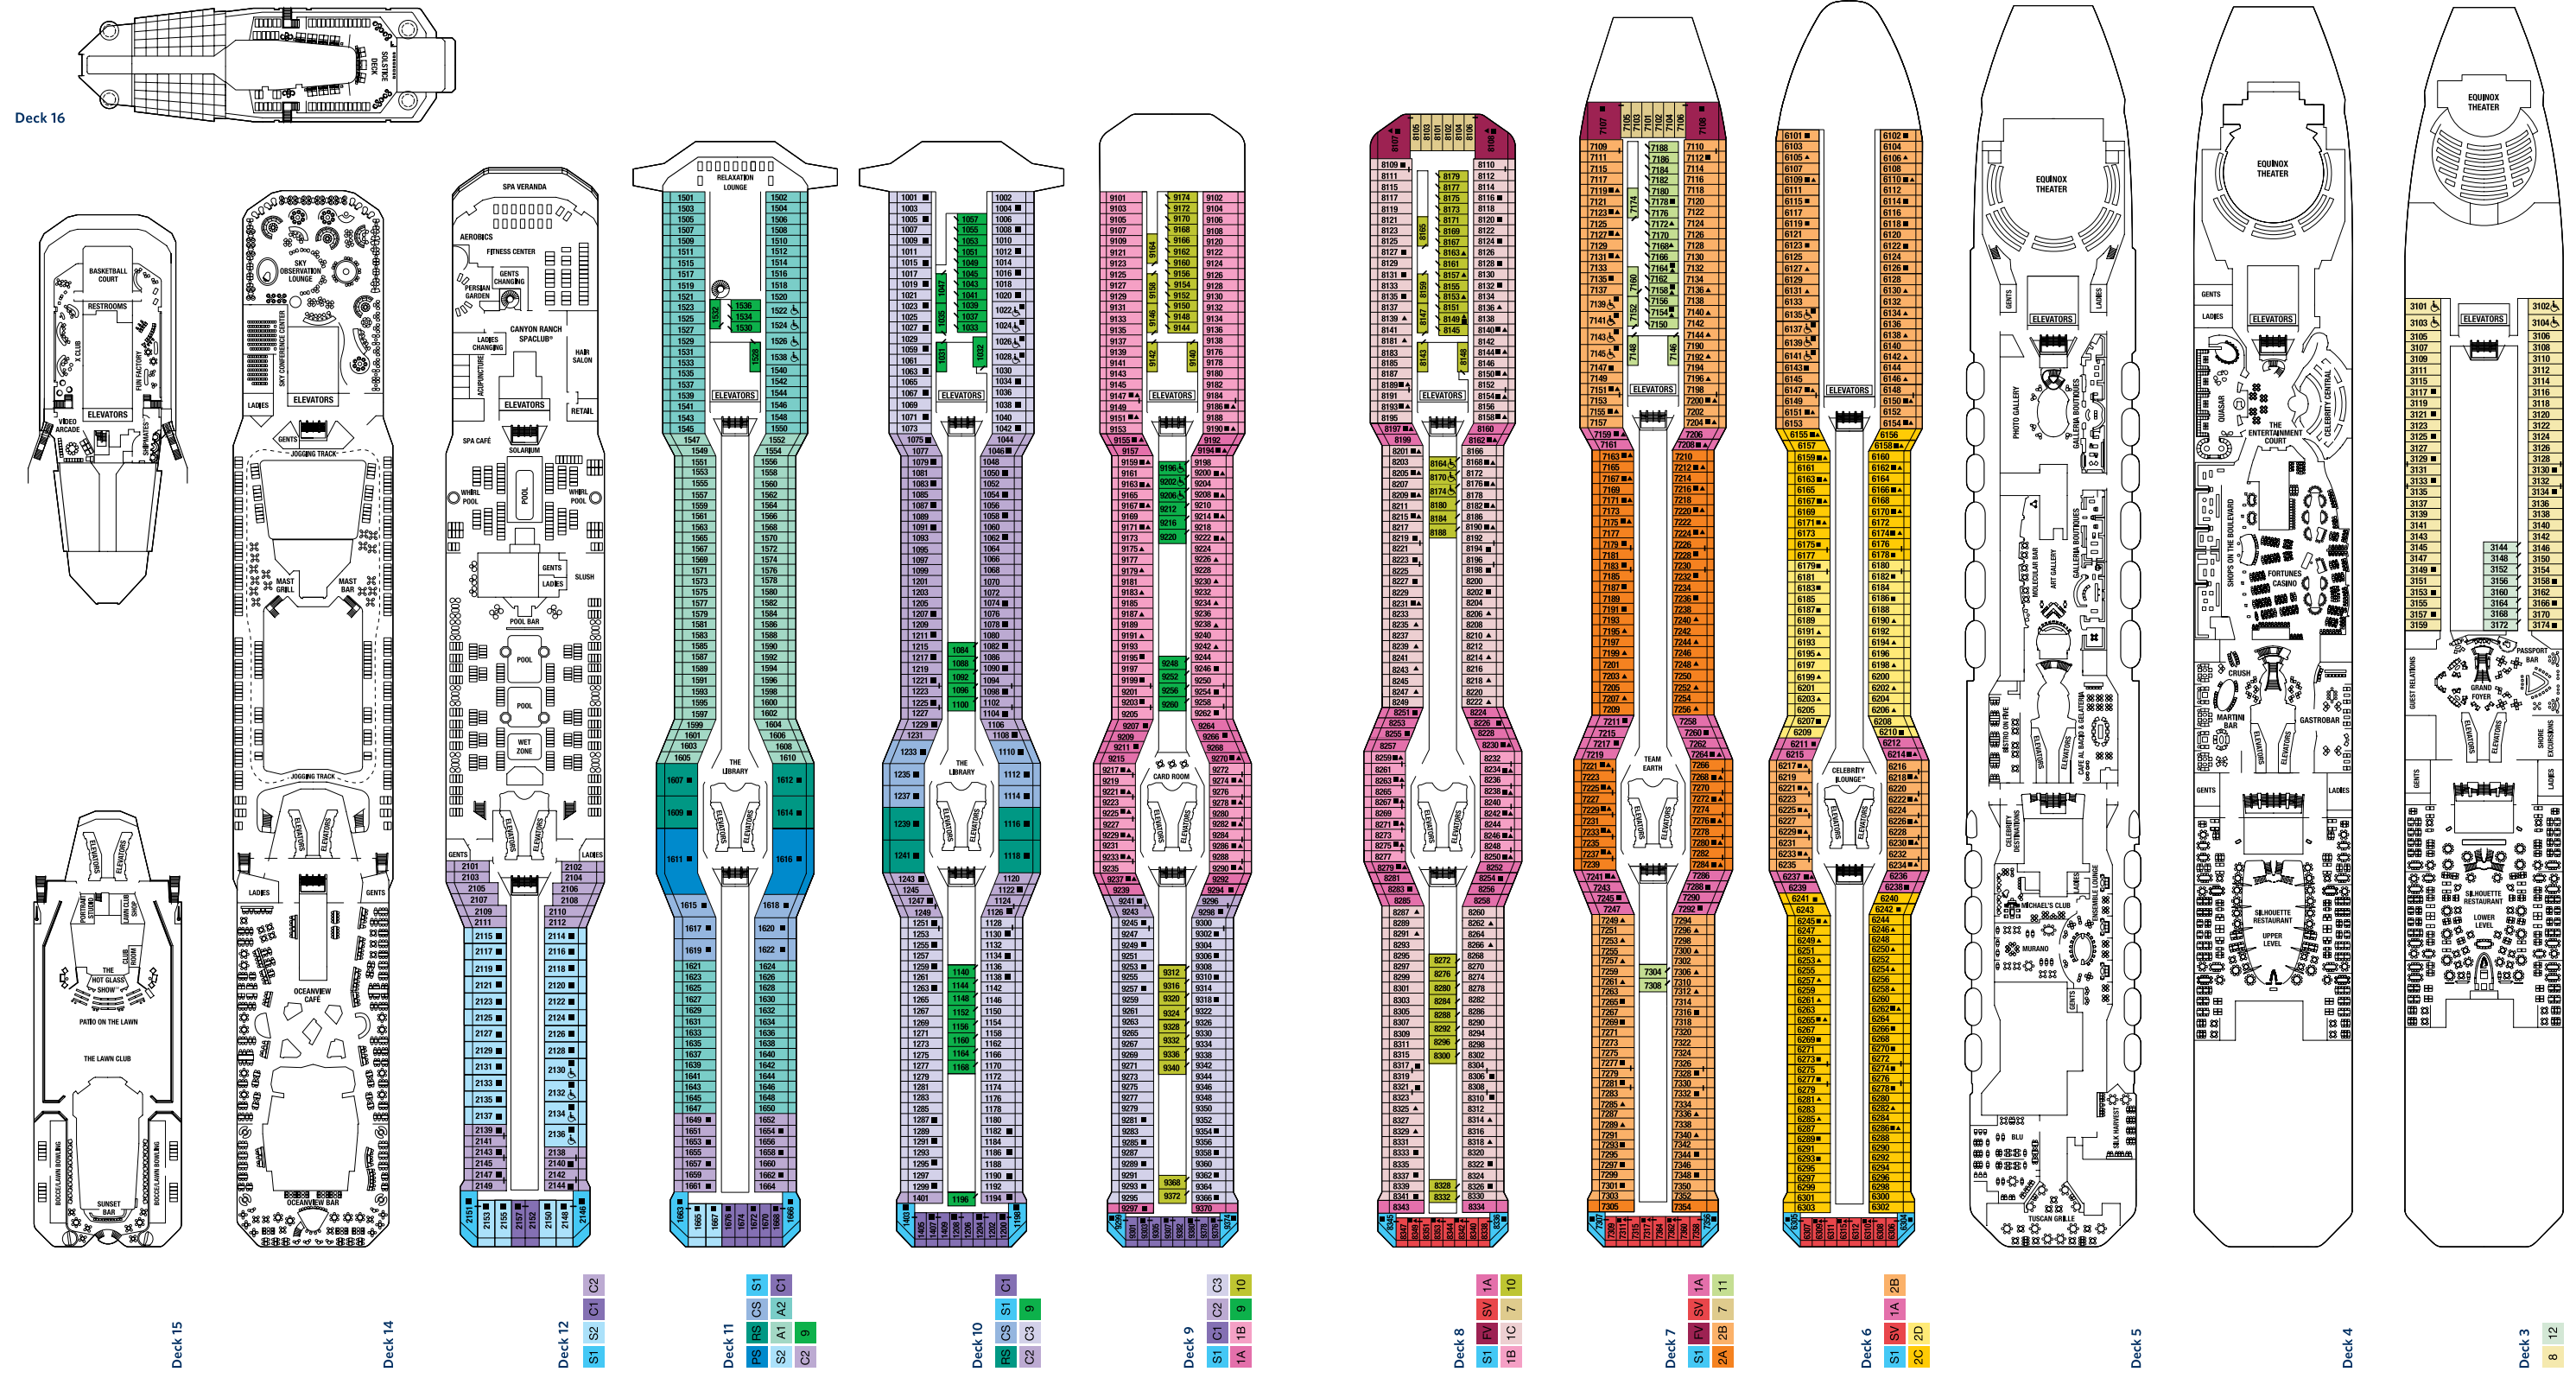

Celebrity EquinoxSM Deck Plans

Celebrity EquinoxSM
 Occupancy: 2,850
 Tonnage: 122,000
 Length: 1,041 feet (317 metres)
 Electric Current: 110/220 AC
 Ship's Registry: Malta
 Entered Service: 2009

Staterooms with an upper bed and sofa bed accommodate a maximum of four guests. Accessible staterooms with a sofa bed accommodate a maximum of three guests. Accessible suites with a sofa bed accommodate a maximum of four guests. Staterooms 1547, 1549, 1552, and 1554 have partially obstructed views. Staterooms 2130, 2132, 2134 and 2136 have roll-in showers, no bathtubs. 2C Balcony Staterooms have partially obstructed balcony views. 2D Balcony Staterooms and Staterooms 1547, 1549, 1552, 1553 and 1554 have obstructed balcony views.

Deck plan shown is Celebrity Equinox, which represents an example of a Solstice Class ship. Facilities and venues may vary by ship. The deck plan is designed to give an overview of the layout of a typical Solstice Class ship, indicating the location of facilities and staterooms by stateroom number. The deck plan is not an exact blueprint or to scale, and is subject to change. Should you have specific needs or require additional information regarding a particular stateroom, please contact our Reservations Department, your travel agent or cruise specialist.