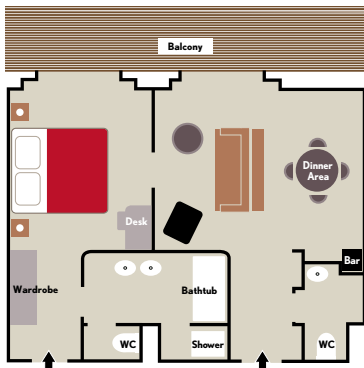

## Staterooms & Suites Layout

### Owner's Balcony Suite (Category 8)

Cabin: 484 sq. ft. (45 sq. m.)  
Balcony: 97 sq. ft. (9 sq. m.)